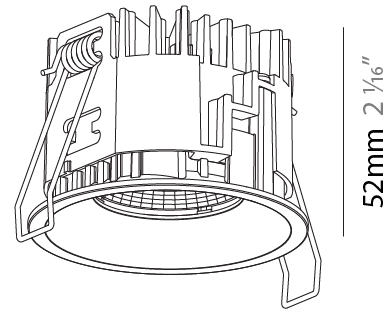

GENERAL

Series: Invader Compact
Subseries: Invader Compact
Brand: Prolicht
Division: Architectural
Mounting Type: Recessed
Mounting Location: Ceiling
Subcategory: Downlight

PHYSICAL

Shape: Round
Diameter (mm): 75
Diameter (in): 2 15/16
Height (mm): 52
Height (in): 2 1/16
Ceiling Thickness (mm): 1 - 25
Ceiling Thickness (in): 1/16 - 1
Min. Recessing Depth (mm): 55
Min. Recessing Depth (in): 2 3/16
Light Distribution: Downlight
Fixture Finish: SSR / BKV / CWI / CRY / HAB / UFT / ITA / RUA / FTG / MYG / LOD / PUS / FRO / FUP / KIA / POP / BLS / SPG / MEY / GOH / GUM / CHC / COM / ABZ / JAG / OBR / MOS / ROR
Fixture Material: Aluminum
Cut-out Measurements: D. 68mm / 2 11/16"

ELECTRICAL

Lamp Type: LED (Zhaga Standard)
Input Wattage (W): 12
Total Output Wattage (W): 9
Dimming: Tri-Mode (Non-Dimming and Phase Dimming (120Vac only) and 0-10V Dimming)
Driver Included: No
Driver Location: Recessed Housing
Driver Type: Constant Current - 120Vac
Driver Class: Class 2
Housing: See components
Input Voltage (V): 120 - 277
Constant Current (MA): 500mA

LED

Number of LEDs: 1
Color Temperature (°K): 2700 / 3000 / 3500 / 4000
Max. Delivered Lumen (lm): 1012 / 1059 / 1098 / 1123
Nominal Lumen (lm): 1141 / 1194 / 1238 / 1266
CRI: >90 CRI
Lamp Life (hrs): 50000

OPTICAL

Reflector°: 18 / 36 / 56

RATINGS AND CERTIFICATIONS

Certified By: Certified for North American Standards
IP rating: IP44

Ø75mm 2 15/16"